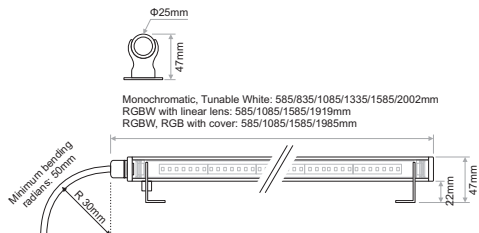

LUMITUBE IP67 / IP68

Lumitube is an ultimate solution for exceptional lighting in any environment. For standard lengths or as custom made solution, Lumitube delivers outstanding performance, making it ideal for both IP67 and IP68 applications. Engineered with the highest-quality materials, Lumitube blends functionality with aesthetic appeal with the use of antiglare accessory, ensuring a visually pleasing result.

- Cable Gland & End Cap components: Nickel plated brass for IP67 and INOX-316 for IP68.
- Tube material: Transparent PMMA.
- Ingress Protection: Available in IP67 and IP68.
- L90/B10 >50.000h, 3 Step MacAdam (for monochromatic models).

Lighting management options:

On-Off/DALI/0..10V/1..10V/DMX512/PHASE CUT/IR/RF/PUSH BUTTON/Bluetooth

L90/B10 50.000h

Available upon request:

✓ Custom dimensions

IP68