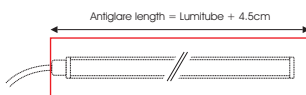

(RAL colours as extra upon request)