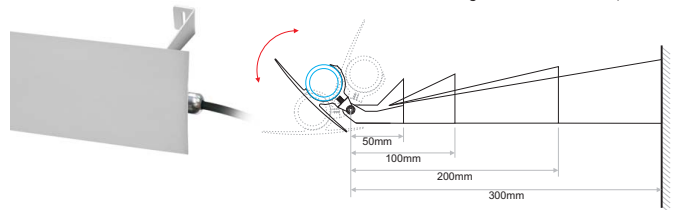

Brackets*

*One set of antiglare brackets for every 2m.

Wall Brackets for antiglare

Fixed 5,10,20,30cm Wall brackets INOX-316 (Set of 2) (as extra)

- **ACR.137** AG for Lumitube 58cm Anodized
- **ACRW137** AG for Lumitube 58cm White RAL9003 mat
- **ACRB137** AG for Lumitube 58cm Black RAL 9005 mat

- **ACR.138** AG for Lumitube 83cm Anodized
- **ACRW138** AG for Lumitube 83cm White RAL9003 mat
- **ACRB138** AG for Lumitube 83cm Black RAL 9005 mat

- **ACR.139** AG for Lumitube 108cm Anodized
- **ACRW139** AG for Lumitube 108cm White RAL9003 mat
- **ACRB139** AG for Lumitube 108cm Black RAL 9005 mat

- **ACR.141** AG for Lumitube 133cm Anodized
- **ACRW141** AG for Lumitube 133cm White RAL9003 mat
- **ACRB141** AG for Lumitube 133cm Black RAL 9005 mat

- **ACR.142** AG for Lumitube 191cm Anodized
- **ACRW142** AG for Lumitube 191cm White RAL9003 mat
- **ACRB142** AG for Lumitube 191cm Black RAL 9005 mat

- **ACR.143** AG for Lumitube 198cm Anodized
- **ACRW143** AG for Lumitube 198cm White RAL9003 mat
- **ACRB143** AG for Lumitube 198cm Black RAL 9005 mat

- **ACR.144** AG for Lumitube 200cm Anodized
- **ACRW144** AG for Lumitube 200cm White RAL9003 mat
- **ACRB144** AG for Lumitube 200cm Black RAL 9005 mat