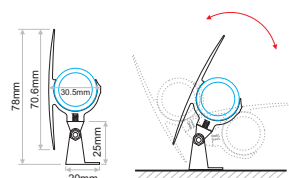

---

- ACR.148** 30cm Passivated
- ACRW148** 30cm White RAL9003 mat
- ACRB148** 30cm Black RAL 9005 mat

(RAL colours as extra upon request)

Ground Bracket for antiglare

INOX-316 (Set of 2) (as extra)

- ACR.154** Passivated
- ACRW154** White RAL9003 mat
- ACRB154** Black RAL 9005 mat