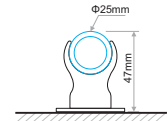

Holders*

Inox Holders (Left-Right)
(as standard)

* INOX holders are not compatible with antiglare option.