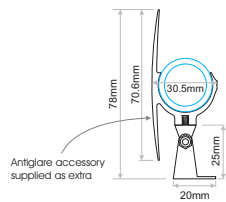

LUMITUBE IP67 / IP68

Lumitube is an ultimate solution for exceptional lighting in any environment. For standard lengths or as custom made solution, Lumitube delivers outstanding performance, making it ideal for both IP67 and IP68 applications. Engineered with the highest-quality materials, Lumitube blends functionality with aesthetic appeal with the use of antiglare accessory, ensuring a visually pleasing result.

- Cable Gland & End Cap components: Nickel plated brass for IP67 and INOX-316 for IP68.
- Tube material: Transparent PMMA.
- Ingress Protection: Available in IP67 and IP68.
- L90/B10 >50.000h, 3 Step MacAdam (for monochromatic models).

Lighting management options:

On-Off/DALI/0..10V/1..10V/DMX512/PHASE CUT/IR/RF/PUSH BUTTON/Bluetooth

L90/B10 50.000h

Available upon request:

✓ Custom dimensions