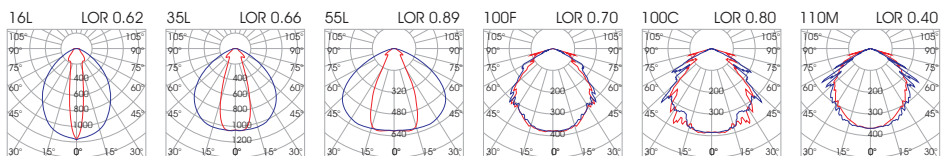

LUMITUBE IP67

IP67

Model	Colour Temperature	CRI	Beam Angle	Watt / Length	Voltage
LUMITUBE IP67* (LUMITUBE IP67)	2000K (20)	80+ (80)	16° Linear lens (16L)	10.5W / 57.9cm (11W058)	24VDC (24)
	2500K (25)		35° Linear lens (35L)	15.8W / 82.9cm (16W083)	
	2700K (27)		55° Linear lens (55L)	21W / 107.9cm (21W108)	
	3000K (30)		100° Frosted Cover (100F)	26.3W / 132.9cm (26W133)	
	4000K (40)		100° Clear Cover (100C)	31.5W / 157.9cm (32W158)	
	5700K (57)		110° Milky Cover (110M)	40.3W / 199.6cm (40W200)	
TUNABLE WHITE Tunable White 2700K-5700K (TW)		80+ (80)	16° Linear lens (16L)	10W / 57.9cm (10W058)	
			35° Linear lens (35L)	15W / 82.9cm (15W083)	
			55° Linear lens (55L)	20W / 107.9cm (20W108)	
			100° Frosted Cover (100F)	25W / 132.9cm (25W133)	
			100° Clear Cover (100C)	30W / 157.9cm (30W158)	
			110° Milky Cover (110M)	38.3W / 199.6cm (38W200)	
RGBW RGBW with linear lens (RGBW)			16° Linear lens (16L)	7.5W / 57.9cm (08W058)	
			35° Linear lens (35L)	15W / 107.9cm (15W108)	
			55° Linear lens (55L)	22.5W / 157.9cm (23W158) 27.5W / 191.3cm (28W191)	
RGBW RGBW with cover (RGBW)			100° Frosted Cover (100F)	9.8W / 57.9cm (10W058)	
			100° Clear Cover (100C)	19.5W / 107.9cm (20W108)	
			110° Milky Cover (110M)	29.5W / 157.9cm (30W158) 37.1W / 197.9cm (37W198)	
RGB RGB with cover (RGB)			100° Frosted Cover (100F)	7.3W / 57.9cm (07W058)	
			100° Clear Cover (100C)	14.5W / 107.9cm (15W108)	
			110° Milky Cover (110M)	21.8W / 157.9cm (22W158) 27.6W / 197.9cm (28W198)	

* IP67: Short term immersion protection

Ordering Code Example: LUMITUBE IP67-TW-80-100C-15W083-24