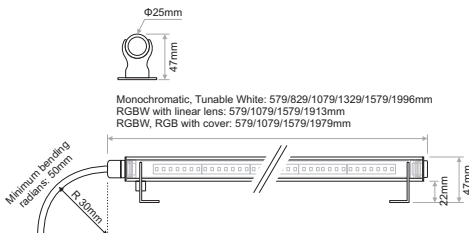

LUMITUBE IP67 / IP68

Lumitube is an ultimate solution for exceptional lighting in any environment. For standard lengths or as custom made solution, Lumitube delivers outstanding performance, making it ideal for both IP67 and IP68 applications. Engineered with the highest-quality materials, Lumitube blends functionality with aesthetic appeal with the use of antiglare accessory, ensuring a visually pleasing result.

- Cable Gland & End Cap components: Nickel plated brass for IP67 and INOX-316 for IP68.
- Tube material: Transparent PMMA.
- Ingress Protection: Available in IP67 and IP68.
- L90/B10 >50.000h, 3 Step MacAdam (for monochromatic models).

Lighting management options:

On-Off/DALI/0..10V/1..10V/DMX512/PHASE CUT/IR/RF/PUSH BUTTON/Bluetooth

L90/B10 50.000h

Available upon request:

✓ Custom dimensions

IP67